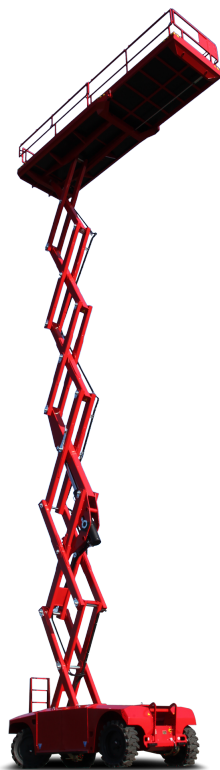

PB S175-19E

Self-propelled Scissor lift

18,10 m Working height

1,93 m Total width

indoor + outdoor

Technical specifications

 Working height	18,10 m	 Platform extension (scissors)	2,25 m
 Platform height	16,10 m	 Steigfähigkeit	30 %
 Lift capacity	500 kg	 Speed - stowed	2,40 km/h
 Lift capacity platform extension	500 kg	 Speed - raised	0,33 km/h
 Total length	4,20 m	 Antriebsart	Electro-hydraulic drive
 Total width	1,93 m	 Battery capacity	625 Ah
 Total height	3,45 m	 Area of application	indoor + outdoor
 Wenderadius Außen	2,54 m	 People indoor	4
 Transporthöhe	2,54 m	 People outdoor	4
 Total weight	8.810 kg	 Drivable at full height	Yes

Product description

- The electro-hydraulic drive allows absolute emission-free and quiet operations e.g. when being used indoor at the industry
- A standard differential lock ensures strong propulsion
- The mega deck-platform offers with its gigantic max. 6.36 m x 1.88 m a lot of workspace
- The complete mega-deck platform has a load capacity of powerful 500 kg
- Strong 18.10 m working height allow indoor and outdoor a wide range of applications

E-Mail: info@pbgmbh.de | Website: www.pbgmbh.de

PB S175-19E

Self-propelled Scissor lift

18,10 m Working height

1,93 m Total width

indoor + outdoor

Product images

We reserve the right to make technical changes / improvements.