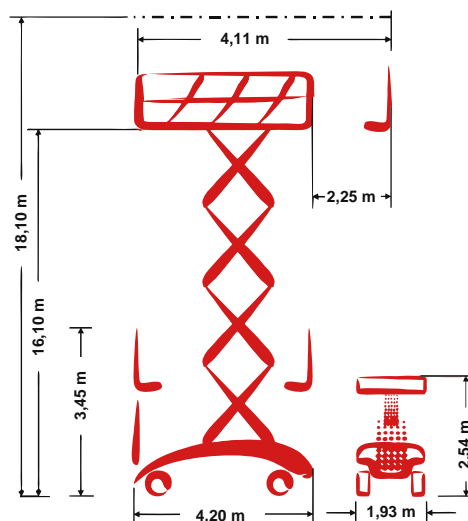

Product diagram

We reserve the right to make technical changes / improvements.

Platformers Business

PB Liftechnik GmbH | Gewerbegebiet Gassenäcker | 89429 Oberbechingen

Telefon: +49 (0) 90 77 - 95 00 - 0 | Telefax: +49 (0) 90 77 - 95 00 - 40

E-Mail: info@pbgmbh.de | Website: www.pbgmbh.de